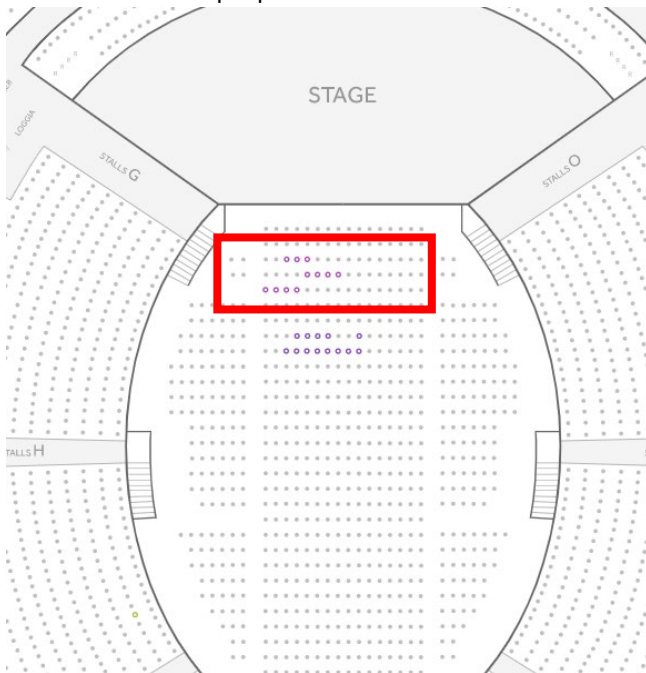

2. On the Royal Albert Hall website, click 'FIND TICKETS'

3. The BSL interpreter will be on the left hand side of the stage, looking from the auditorium, so the area in Blocks G and H is the where we have situated BSL seats. Click anywhere on this picture to select those seats:

4. Select one of the purple circles in this area to select a seat:

5. In the window that pops up, select the appropriate ticket types:

Arena A, Row 4, Seat 18 ✕

The BSL (British Sign Language) interpreter will be positioned to one side of the stage. Please select the assigned seats in the Arena which are positioned for the best view.

∨ Total: **£16.74** ADD TO BASKET

✕ **Arena A, Row 4, Seat 18** BSL User £16.74

Seats are not reserved until they have been added to your cart.

7. Next press 'Add to Basket'

∨ Total: **£16.74** ADD TO BASKET